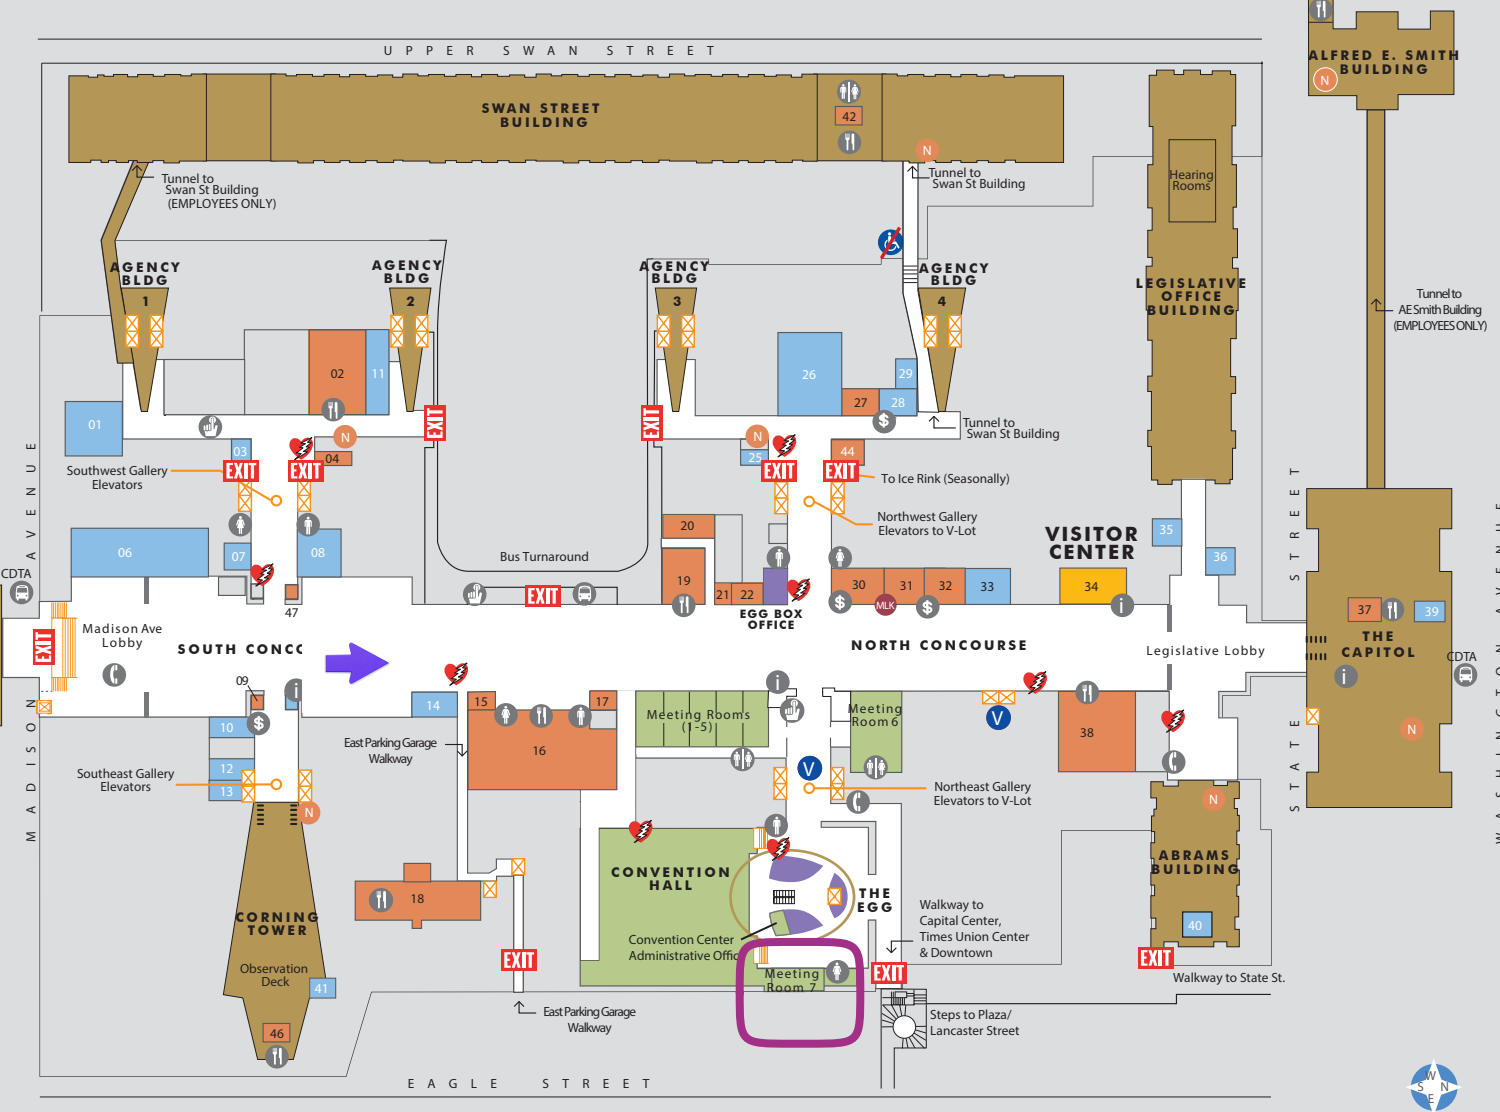

GOVERNOR NELSON A. ROCKEFELLER EMPIRE STATE PLAZA

For Information, Tours, and Gifts, please visit the VISITOR CENTER located in space #34

- 34 PLAZA VISITOR CENTER**
Gift Shop
- CONVENTION CENTER**
Convention Hall
Meeting Rooms 1-7
Administrative Office
- THE EGG**
Administrative Office
Box Office
Hart Theatre
Swyer Theatre
- RETAIL/FOOD**
 - 02 Au Bon Pain Bakery/Café
 - 04 Scissor Wizard Hair Styling
 - 05 Stueben Street Café
 - 09 Just Jewelry Repair
 - 15 McDonald's
 - 16 Food Court
 - 17 Au Bon Pain Bakery
 - 18 Cornerstone Restaurant
 - 19 Logan's Deli and Market
 - 20 American Red Cross
 - 21 à La Mode Frozen Yogurt
 - 22 Patsy's Barber Shop
 - 27 Emblem Health Family Dental
 - 30 Key Bank
 - 31 Practical Magic Tea & Gifts
 - 32 SEFCU Credit Union
 - 37 Dunkin Donuts
 - 38 Prime at the Plaza
 - 42 Subway
 - 44 Save-Mor Dry Cleaners
 - 46 B-Rads Executive Bistro (Visitor/ID Req'd)
 - 47 African Reflections
- STATE OFFICES**
 - 01 Dept of Health / ITS
 - 03 NYS Comptroller's Office
 - 06 NYS Media Services Center
 - 07 Bureau of Parking Management
 - 08 Plaza Manager, State Fire
 - 10 Post Office
 - 11 Center for Disability Services
 - 12 Employee Health Services
 - 13 OGS Conference Room
 - 14 New York State Police
 - 25 NYS Deferred Compensation Plan
 - 26 Special Events, Curatorial Services, Food Services
 - 28 Utilities/State ID/Security
 - 29 Employee Assistance Program
 - 33 Empire State College
 - 35 NYS Assembly Payroll & Travel Unit
 - 36 NYS Assembly Human Resources
 - 39 Post Office
 - 40 Vietnam Gallery
 - 41 Observation Deck

ACCESS TO PLAZA LEVEL
through the following buildings:

- Corning Tower
- Agency Buildings 1, 2, 3 & 4
- The Capitol
- Cultural Education Center
- The Egg

*The Concourse is accessible for the disabled except where noted